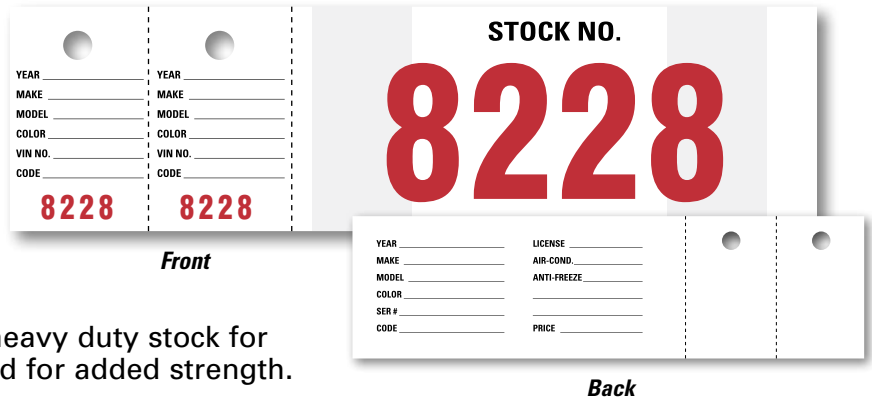

# Vehicle Stock Numbers

- 7" x 2"
- Two key tags per stock number
- Available unnumbered or numbered 0000 thru 9999
- Pressure sensitive tape holds numbers to windshield
- Available only with red numbering
- Packaged 1000 per box

Entire stock number is produced on heavy duty stock for durability. Plastic sleeves may be used for added strength. Key rings not included.

#440 (0000-0999)		#445 (5000-5999)	
#441 (1000-1999)		#446 (6000-6999)	
#442 (2000-2999)		#447 (7000-7999)	
#443 (3000-3999)		#448 (8000-8999)	
#444 (4000-4999)		#449 (9000-9999)	
		#450 (No Numbers)	

# E-Z Find I.D. Tags

- 5-1/2" x 2"
- Available unnumbered or numbered 001 thru 3000
- Pressure sensitive tape holds numbers to windshield
- Has metal eyelet in key tag for added strength
- Available only with red numbering
- Packaged 500 per box

# Stock Number Mini Signs

**Economical, self-adhesive, plastic backed signs. Printed with no-fade inks. Can be left in place during test drives. Comes with 1 permanent black marking pen.**

- 6" x 3"
- Top and bottom self-adhesive strips
- Packaged 250 per box