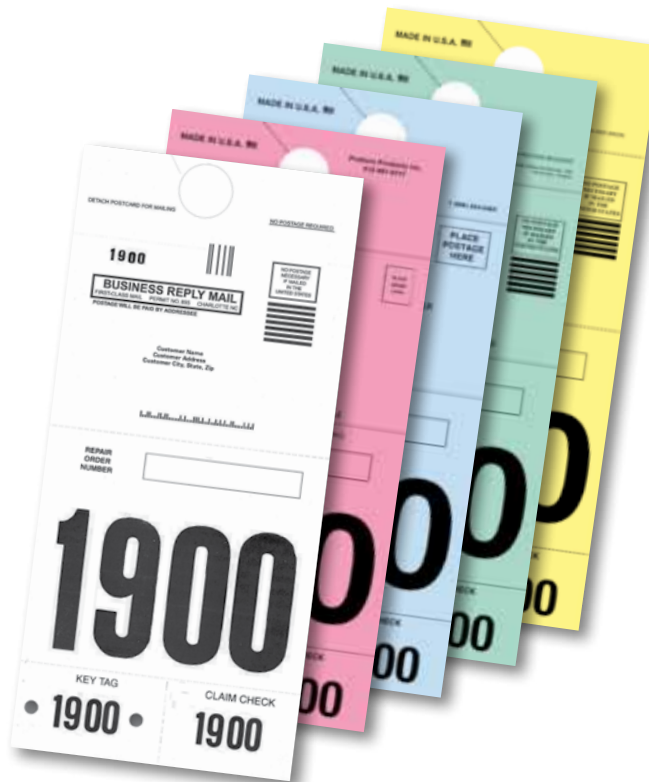

- 5-1/2" x 11-3/4"
- 100# White tag stock, 1-1/4" hole diameter
- Red, Blue, Green or Yellow tag stock available at additional charge
- Available in 2 options:
Item #2471 (4/1)
Item #2475 (4/4)
- 3, 4, 5 digit numbering with letter prefixes available
- Packaged 1000 per set

Custom Red 3-digit Tag

- 5-1/2" x 11-3/4"
- 100# White tag stock, 1-1/4" hole diameter
- Prints Black ink standard. Red, Blue or Green available at additional charge.
- Tags are pre-numbered on the front with 3-digit, red numbers and cannot be changed.
- Packaged 1000 per set

#241
(Form #PC#-3 Digit Red)

Standard Backs or Design Your Own

Style #PCN-001

Style #PCN-002

Custom Black Ink Only Tag

- 5-1/2" x 11-3/4"
- 100# White tag stock, 1-1/4" hole diameter
- Prints Black ink only
- Numbered in Black ink only
- Red, Blue, Green or Yellow tag stock available at additional charge
- 3, 4, 5 digit numbering with letter prefixes available
- Packaged 1000 per set

#245
(Form #PC#-Black)

RL-78 3 & 4 Digit

Large **BOLD** numbers, manila tag stock, back portion has service advisor, R.O. #, customer and license information.

- 7" x 6"
- 100# manila, 1-1/4" hole diameter
- Prints Green on front, Red on back
- Padded 50 per pad on top
- Packaged 1000 per set