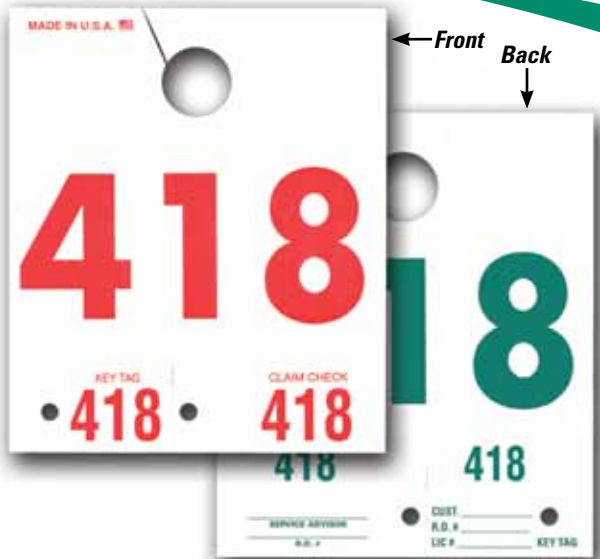

Custom Red 3-digit Tag

- 5-1/2" x 11-3/4"
- 100# White tag stock, 1-1/4" hole diameter
- Prints Black ink standard. Red, Blue or Green available at additional charge.
- Tags are pre-numbered on the front with 3-digit, red numbers and cannot be changed.
- Packaged 1000 per set

#287
(7000-7999)

#288
(8000-8999)

#289
(9000-9999)

Quantity price breaks are: 1, 3, 6, 12, 18 sets

Service Dispatch Numbers

- 5-1/2" x 6-1/2"
- 100# White tag stock, 1-1/4" hole diameter
- Prints Red on front, Green on back
- Padded 100 per pad on top
- Packaged 1000 per set

#223
(3000-3999)

#226
(6000-6999)

#229
(9000-9999)

Quantity price breaks are: 1, 3, 6, 12, 18 sets

Long Service Dispatch Numbers

- 5-1/2" wide x 8-1/2" tall
- 100 # White tag stock, 1-1/4" hole diameter
- Prints Red on front, Green on Back
- Longer for better visibility!
- Padded 100 per pad on top
- Packaged 1000 per set

#205
(000-999)
(Form #LONG-SDN3)

Quantity price breaks are: 1, 3, 6, 12, 18 sets

Colored Dispatch Numbers & Key Tags

- 5-1/2" x 6-1/2"
- 100# stock, 3-digit (000-999), 1-1/4" hole diameter
- Prints Red on front, Green on back
- Padded 100 per pad on top
- Packaged 1000 per set