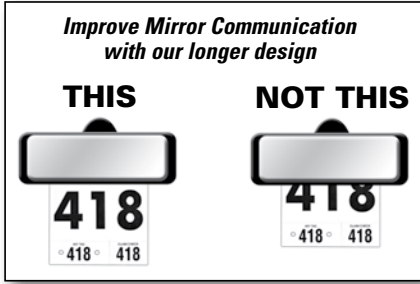

#287
(7000-7999)

#288
(8000-8999)

#289
(9000-9999)

Quantity price breaks are: 1, 3, 6, 12, 18 sets

Service Dispatch Numbers

- 5-1/2" x 6-1/2"
- 100# White tag stock, 1-1/4" hole diameter
- Prints Red on front, Green on back
- Padded 100 per pad on top
- Packaged 1000 per set

(Form #SDN-3 3 digits / Form #4DN 4 digits)

#201
(000-999)

#221
(1000-1999)

#224
(4000-4999)

#227
(7000-7999)

#222
(2000-2999)

#225
(5000-5999)

#228
(8000-8999)